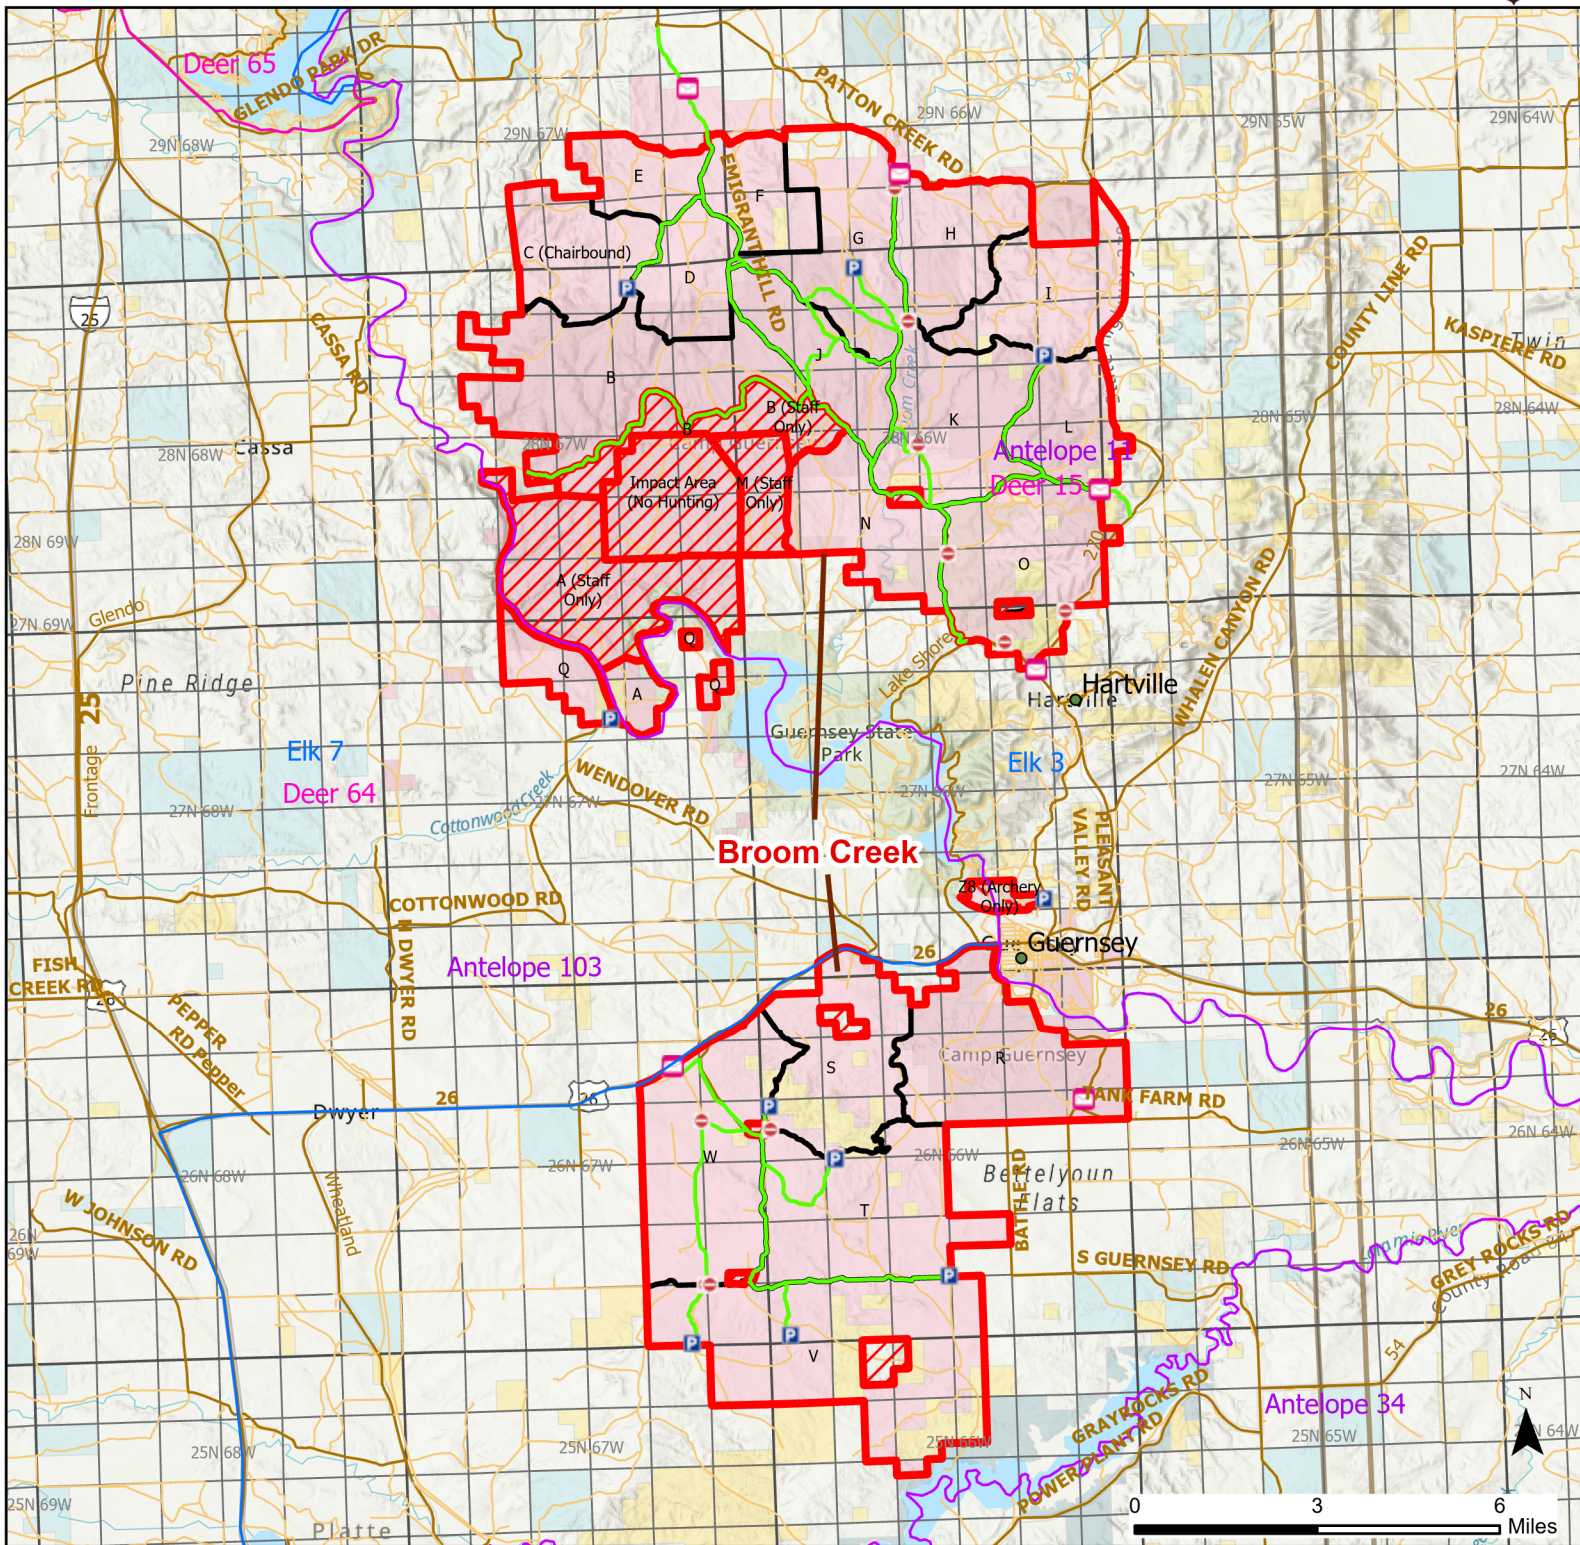

# Broom Creek Hunter Management Area

2023 Hunt  
Season

Parking	Closed Road	Boundary	Limited Range Weapons and Archery	State
Coupon Box	Roads	County Boundaries	Archery Only	DOD
Road Closed	HMA Ownership	Other	CLOSED	BLM
Open Road				Wyoming Game & Fish Dept.
Special Conditions Apply				Forest Service
				Private

Species allowed to hunt: Waterfowl, Doves, Turkey, Rabbit, Antelope, Deer, Elk

**See Ranch Rules for More Information and Restrictions**

Hunter Management Area rules apply only to those lands enrolled in the HMA.

This map is for visual use, assistance and general location only, does not represent a survey, and is not to be used for legal conveyance. Hunt Area boundaries are approximate, consult Game and Fish Hunting Regulations for descriptions and restrictions. Access to these private lands for any commercial activity must be gained by contacting the individual landowner(s) directly.